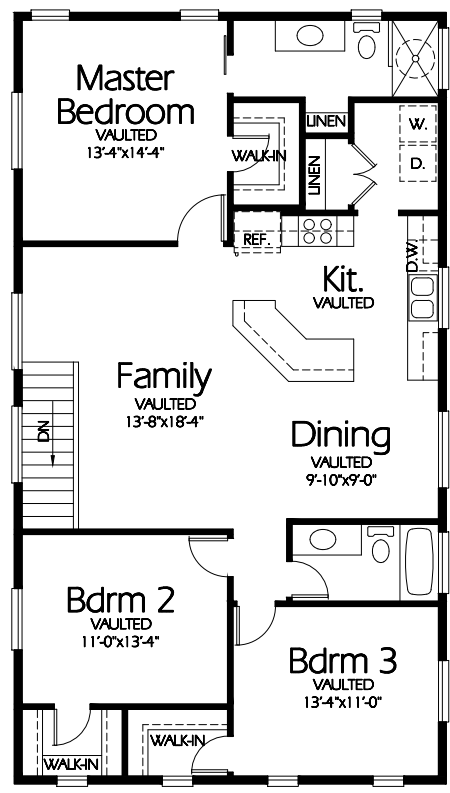

Main Level

Upper Level
1400 Sq. Feet

Garage 28'x50'
Version A

Hearthstone
Home Design
94 North 100 West - Bountiful, Utah 84010
Phone: (801) 298-2505
www.hearthstonedesign.com
info@hearthstonedesign.com

Garage 28'x50'